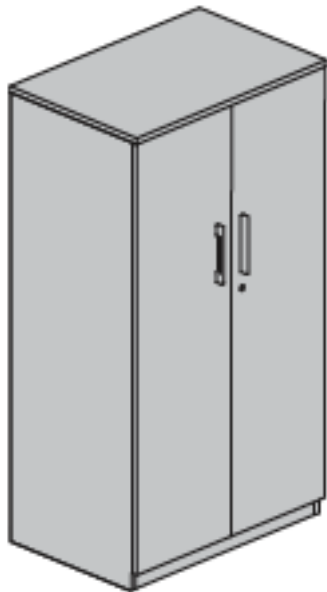

Key M9
Furniture Type Wardrobe
Location 153 CE office 3
Manufacturer Herman Miller
Model Tu Wardrobe
Description
Finish/Color Laminate white 91
Dimension 36" w x 24" d x 72" h

Notes