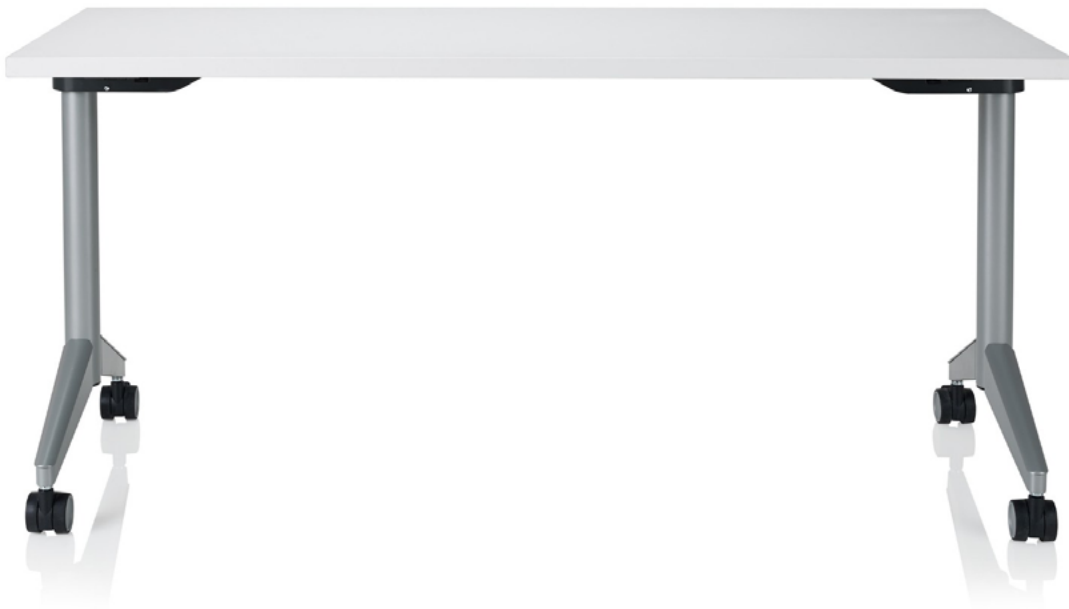

Key T24
Furniture Type Fliptop table with casters
Location 188 Classroom
Manufacturer KI
Model Pirouette Nesting Rectangular Training table
Description Nesting fliptop table on casters with brake
Finish/Color Top and edge: laminate light grey, Legs: chrome CH
Dimension 36" w x 72" l x 29" h
Notes