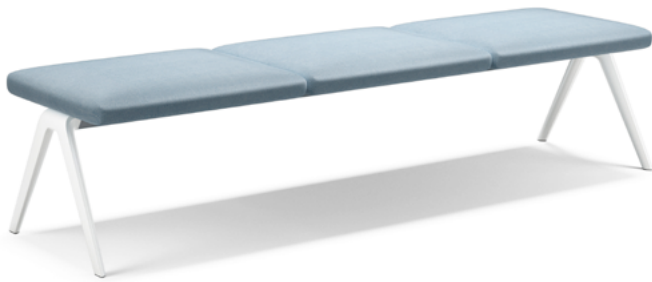

Maharam Lariat, Auburn

Key	C30
Furniture Type	3 seater sofa
Location	2nd floor East seating
Manufacturer	Davis
Model	A-Bench
Description	Modular sofa
Finish/Color	Ultrafabrics Promessa Bronze seat and back, polished aluminum legs
Dimension	85 5/8" w x 25 5/8" x 32" h x 18 3/4" h seat
Notes	Provide Byrne Minitap outlets, daisy chained, as indicated on dwgs.

Ultrafabrics Promessa Bronze

location of undermounted power outlet, typical for 2

Plan View
Not to scale

Key	C31
Furniture Type	Upholstered 3 seater backless bench
Location	
Manufacturer	Davis
Model	A-Bench
Description	Modular bench
Finish/Color	Ultrafabrics Promessa Bronze seat and back, polished aluminum legs
Dimension	76 7/8" x 21 1/4" d x 18 3/4" h
Notes	Refer to plan and schedule for details.