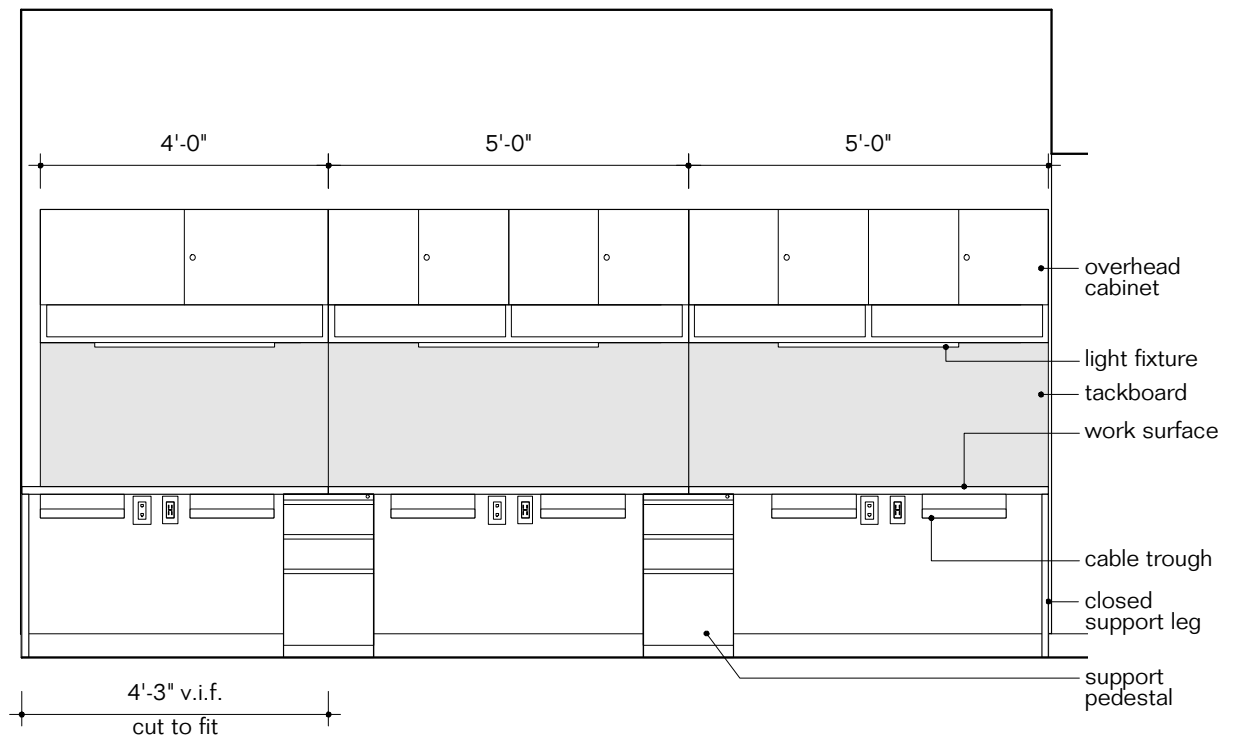

Elevation
Not to scale