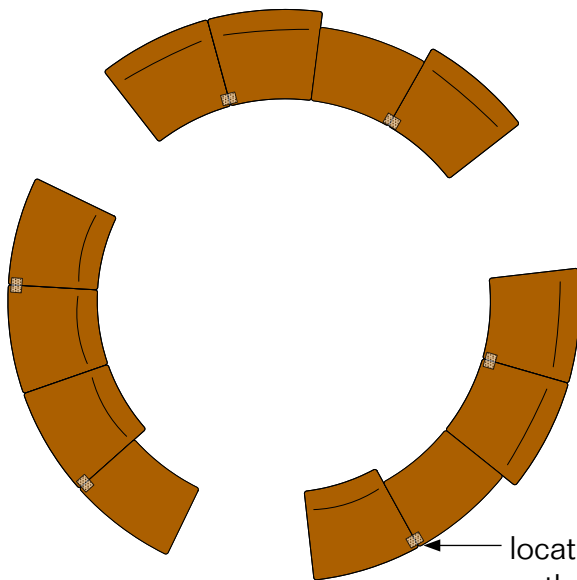

location of undermounted power outlet, typical for 2 at each piece

Plan View
Not to scale