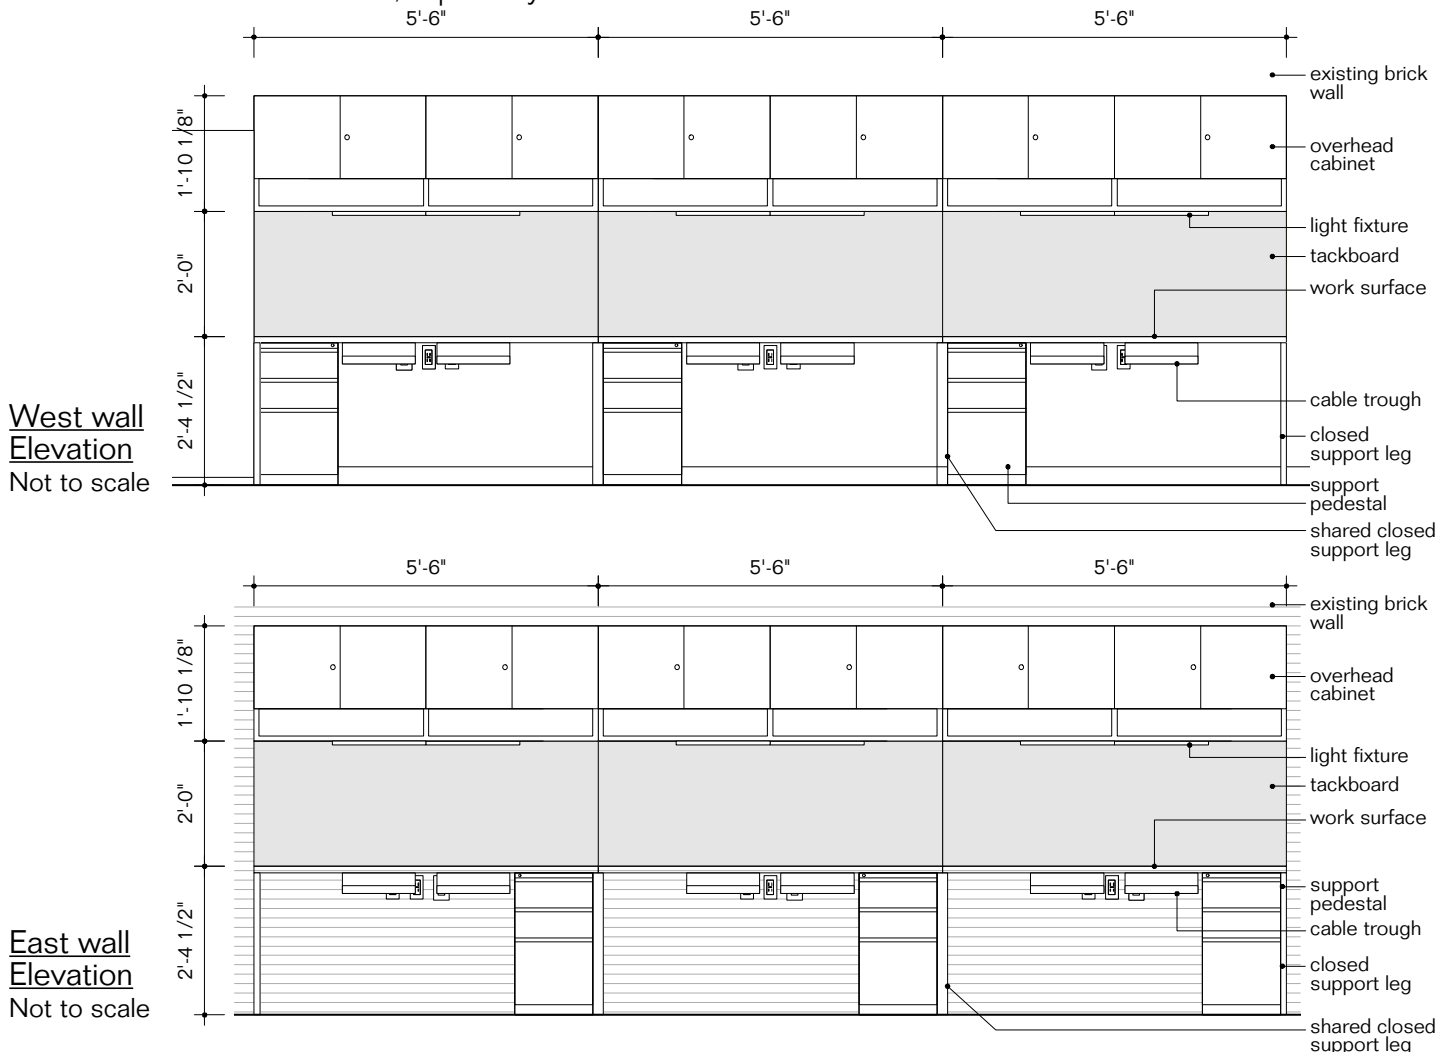

West wall
Elevation
Not to scale

East wall
Elevation
Not to scale