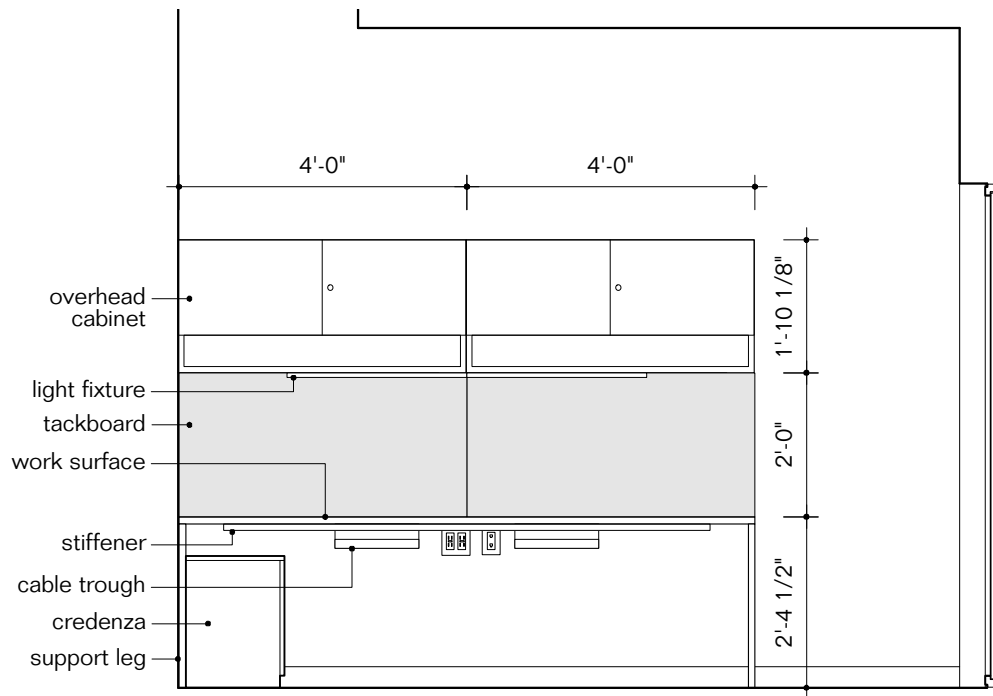

Elevation
Not to scale