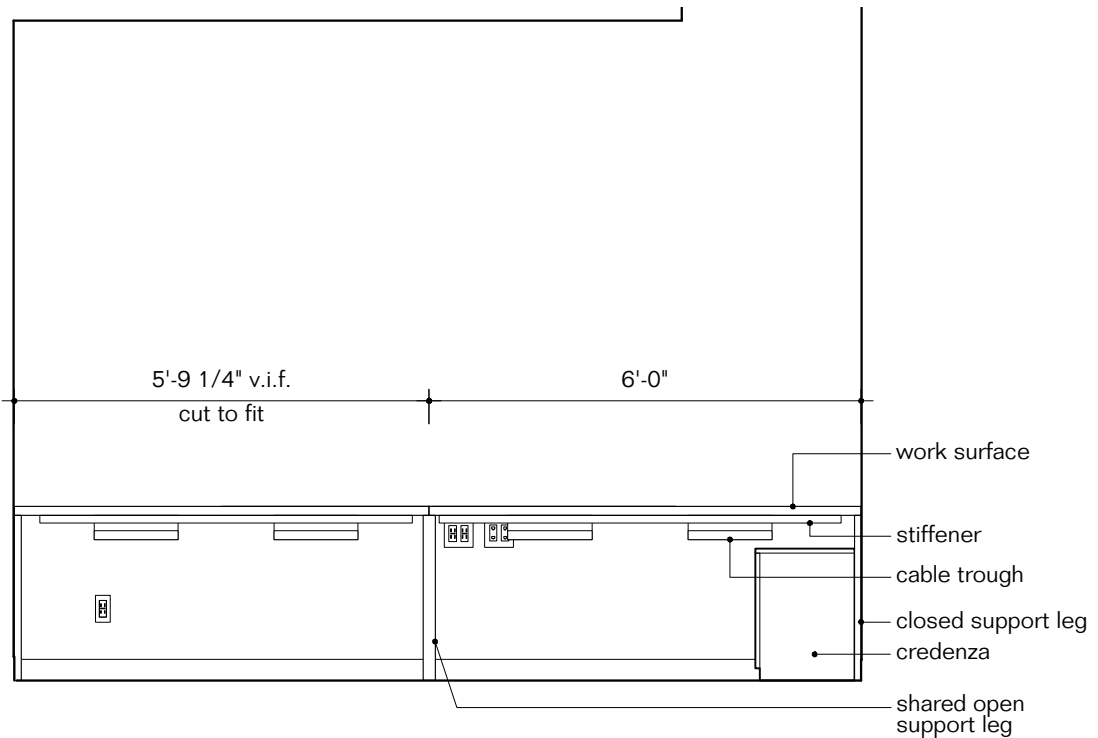

Elevation
Not to scale