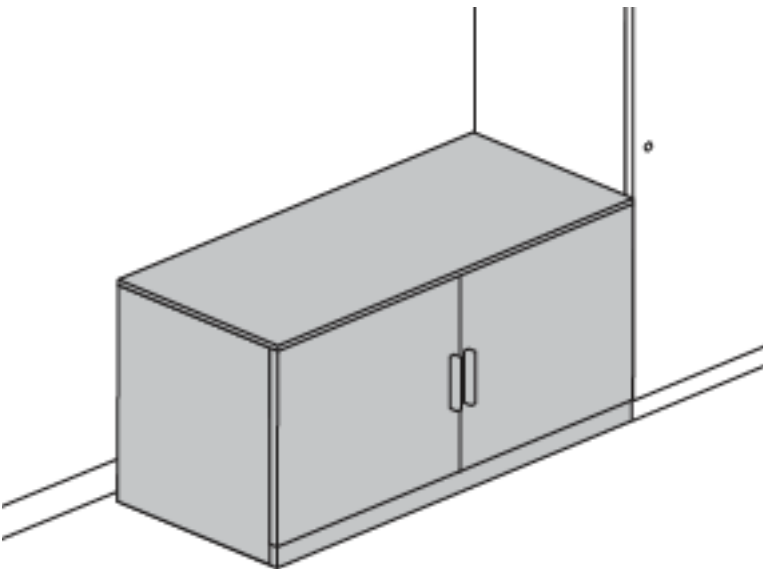

Key M6
Furniture Type Desk height cabinet with doors
Location 191 Returns
Manufacturer Herman Miller
Model Canvas Office Landscape Wood High Credenza with doors and top
Description lockable doors with bar pulls, center divider, 2 adj. shelves
Finish/Color white 91
Dimension 42" w x 20" d x 27 3/8" h
Notes