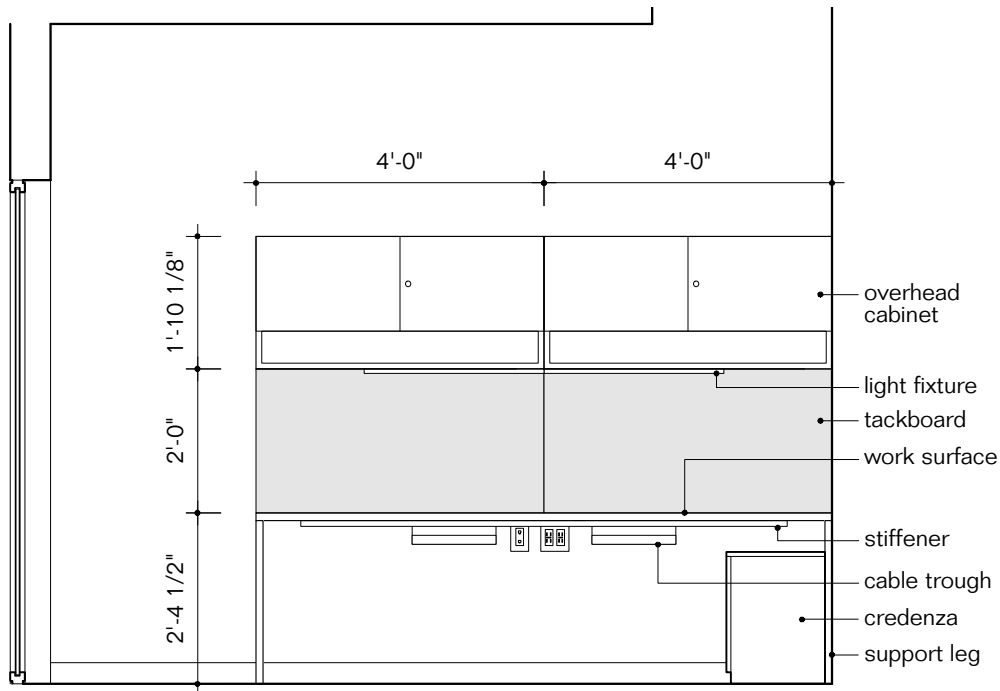

Elevation
Not to scale