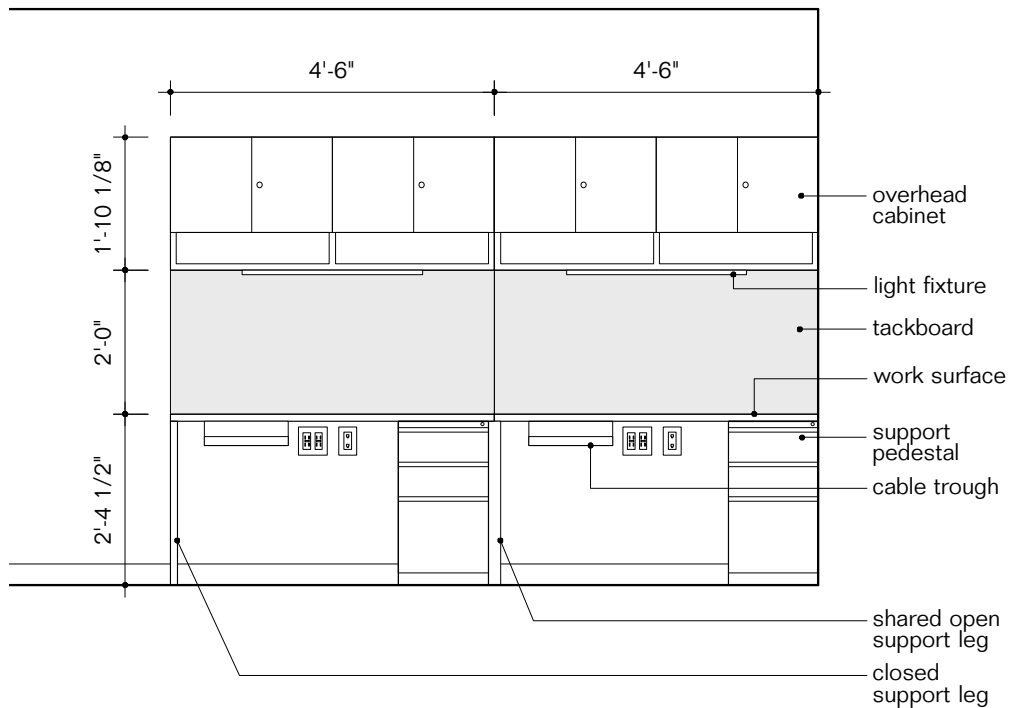

Elevation
Not to scale