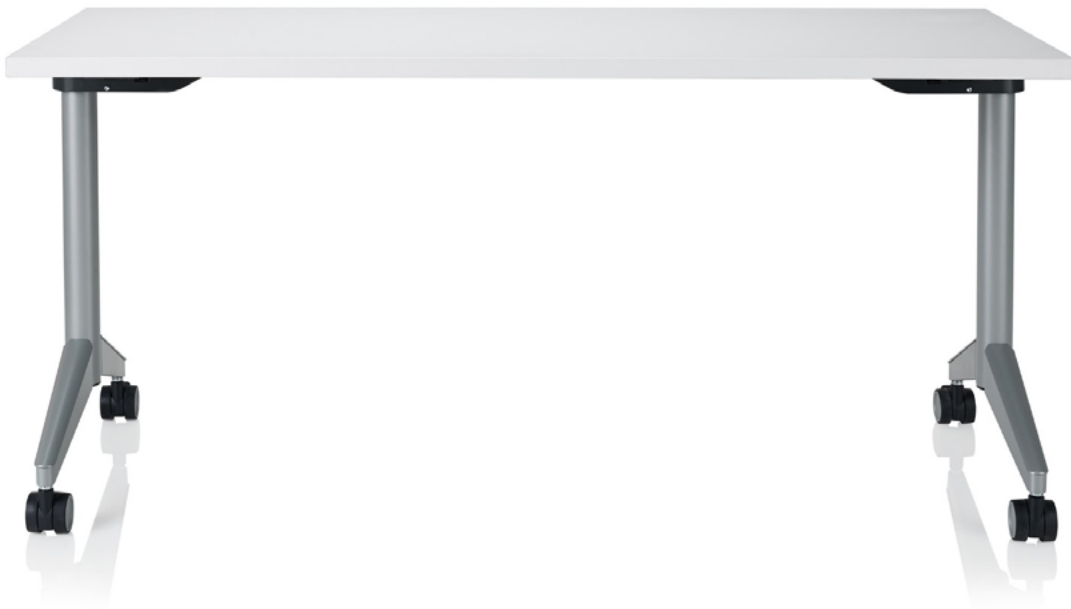

Key	T22
Furniture Type	Fliptop table
Location	146 Book discussion room
Manufacturer	KI
Model	Pirouette Nesting Rectangular Training table
Description	Nesting fliptop table on casters with brake
Finish/Color	Top and edge: laminate Monticello Maple LMT, Legs: Chrome
Dimension	30" w x 72" l x 29" h
Notes	

Monticello Maple