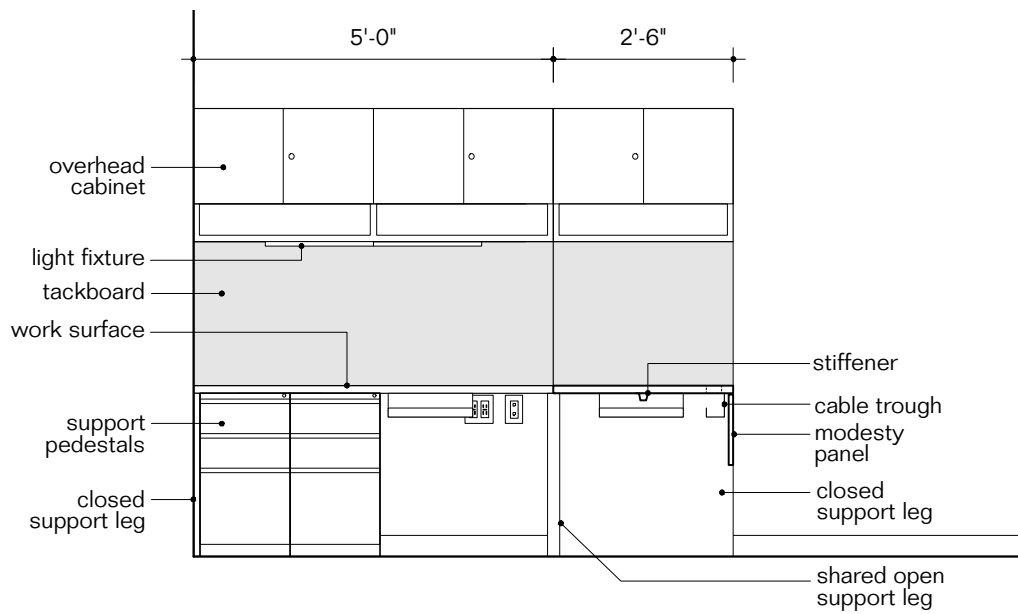

Dimension 8'w x 7'-6"

Notes

Laminate White 91

Ground cloth, Vapor Grey

Elevation
Not to scale

Key S13
Furniture Type Staff work desk for 3, 13'-11" long
Location 149 volunteer room
Manufacturer Herman Miller
Model Canvas Office Landscape workstations
Description
Finish/Color Top: laminate white 91, Legs: laminate white 91, Tackboard/Screens: Vapor Grey 4701
Dimension 16'-6" w x 30" d