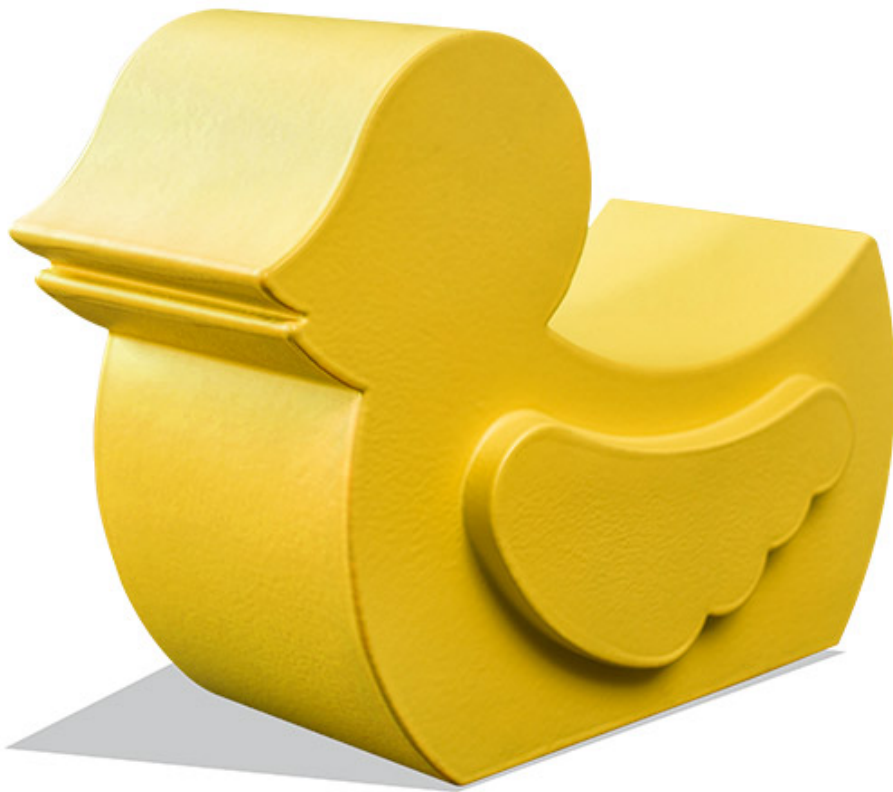

Key C19F
Furniture Type Animal foam pouf
Location 185 YS
Manufacturer SixInch
Model Animals, Duck
Description
Finish/Color Yellow
Dimension
Notes