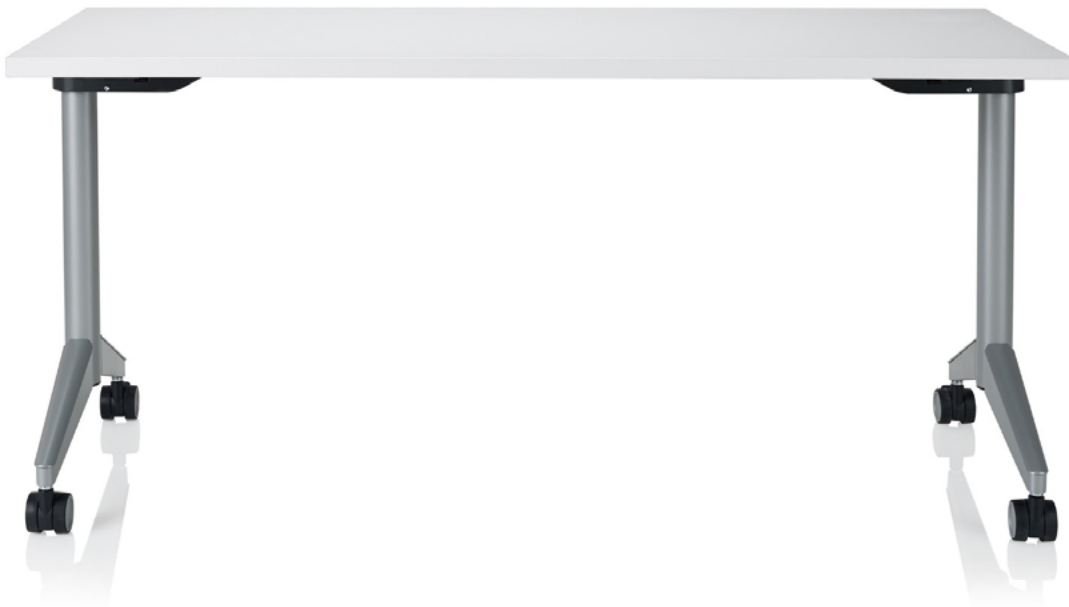

Key	T23
Furniture Type	Fliptop table, powered
Location	211 Business center
Manufacturer	KI
Model	Pirouette Nesting Rectangular Training table with Activ8
Description	Nesting fliptop table on casters with brake
Finish/Color	Top and edge: laminate Frosty white LFW, Legs: chrome CH
Dimension	36" w x 60" l x 29" h
Notes	Provide total of (6) Activ8 power infeed and (8) 77" long jumper cables for these tables.