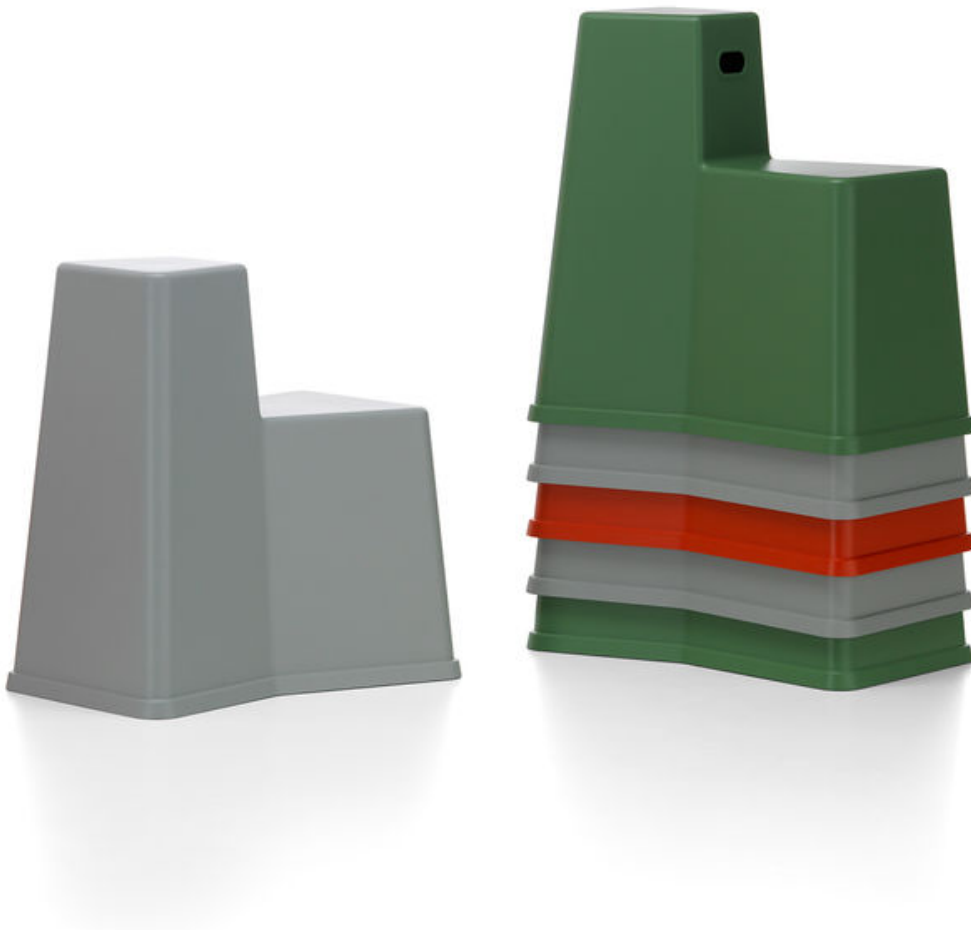

SKOKIE PUBLIC LIBRARY

**Furniture Specifications
Issued for Bid
Addendum #1**

November 14 2019

Key	C1A
Furniture Type	Reading chair with wood legs
Location	2nd floor
Manufacturer	Vitra
Model	Hal Wood chair
Description	Wood legs, Plastic Shell
Finish/Color	Seat: 31 Warm grey, Legs: 10 Natural Oak
Dimension	
Notes	

Key	C3A
Furniture Type	Reading chair with metal legs, color 1
Location	Staff offices
Manufacturer	Vitra
Model	Hal Tube Stackable chair
Description	Metal legs, Plastic Shell
Finish/Color	Seat: 31 warm grey, Legs: standard chrome, Glides: 30 basic dark
Dimension	
Notes	Stacks 6.

Key	C8
Furniture Type	Staff counter stool
Location	Help desk
Manufacturer	Allemuir
Model	Kin low back counter height stool
Description	Plastic Shell, 4 wood legs
Finish/Color	Seat: Aubergine, Legs: standard ash
Dimension	24.5”h seat, 30”h overall
Notes	

Verbena

Key	C15A
Furniture Type	Moveable stool for Teens, color 1
Location	156 YA
Manufacturer	Vitra
Model	Stool Tool
Description	stacks 10
Finish/Color	24 light grey
Dimension	14.25" w x 24.5" d x 29.5" h x 19" h seat
Notes	