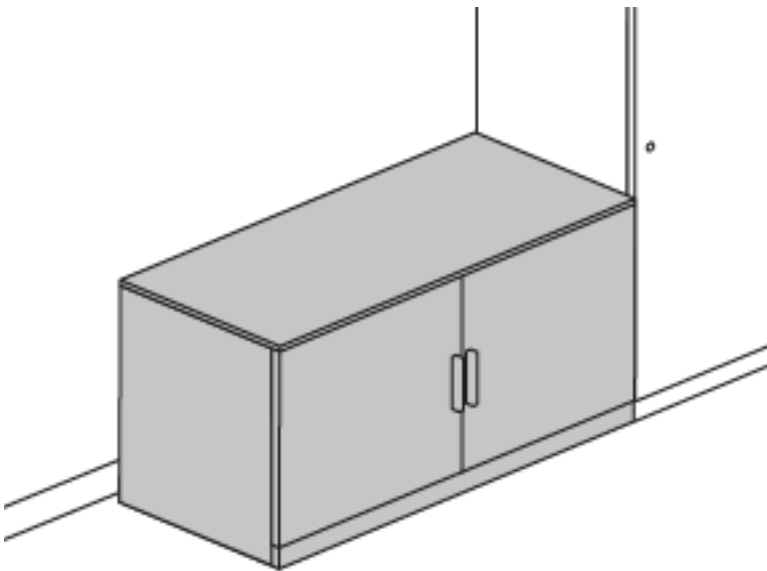

Key	M10
Furniture Type	Gaming cabinet
Location	153 YA gaming
Manufacturer	Herman Miller
Model	Canvas Office Landscape Wood High Credeza with doors and top
Description	lockable doors with bar pulls, (1) adj shelf, 72" w Thick top
Finish/Color	Laminate white 91
Dimension	72" w x 20" d x 27 3/8" h
Notes	for each credenza: for cable passthrough, custom cutout in back panel and provide (1) 2.5" ø grommet kit FV982-91, centered to back panel of credenza. for ventilation, custom cutouts in top panel and outside side panel and provide (2) sets of 4" ø air vent grommet