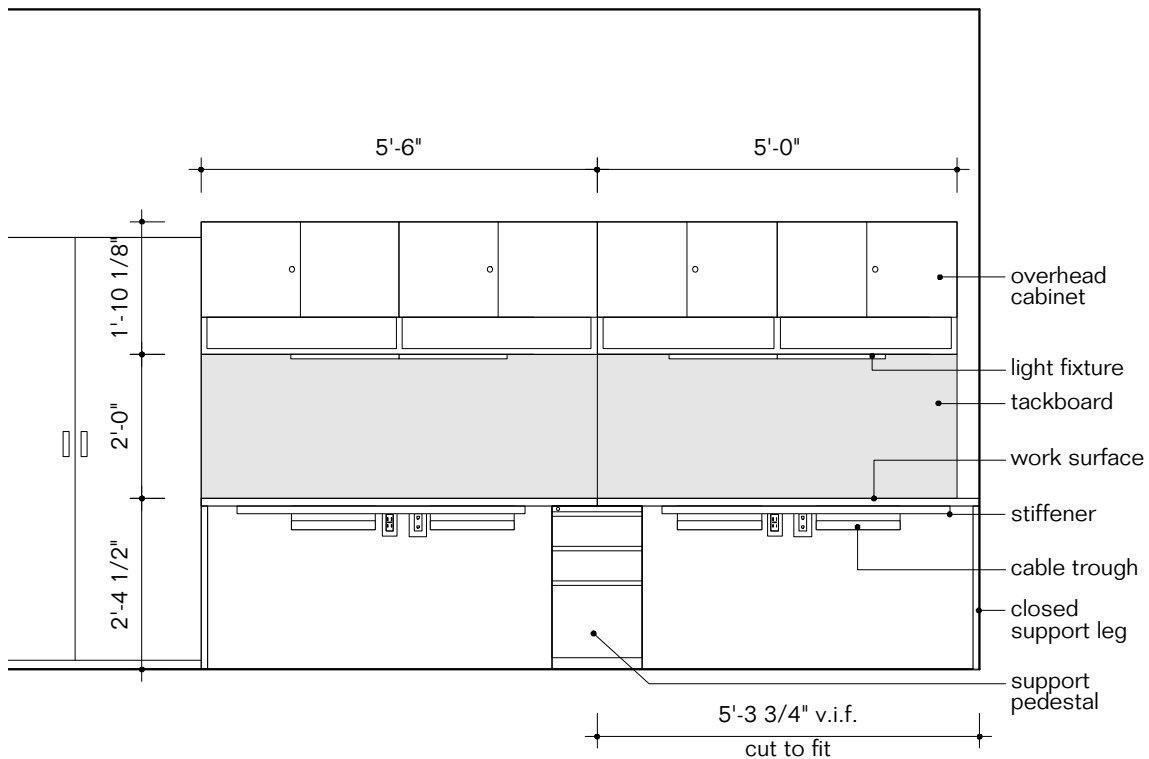

Elevation
Not to scale