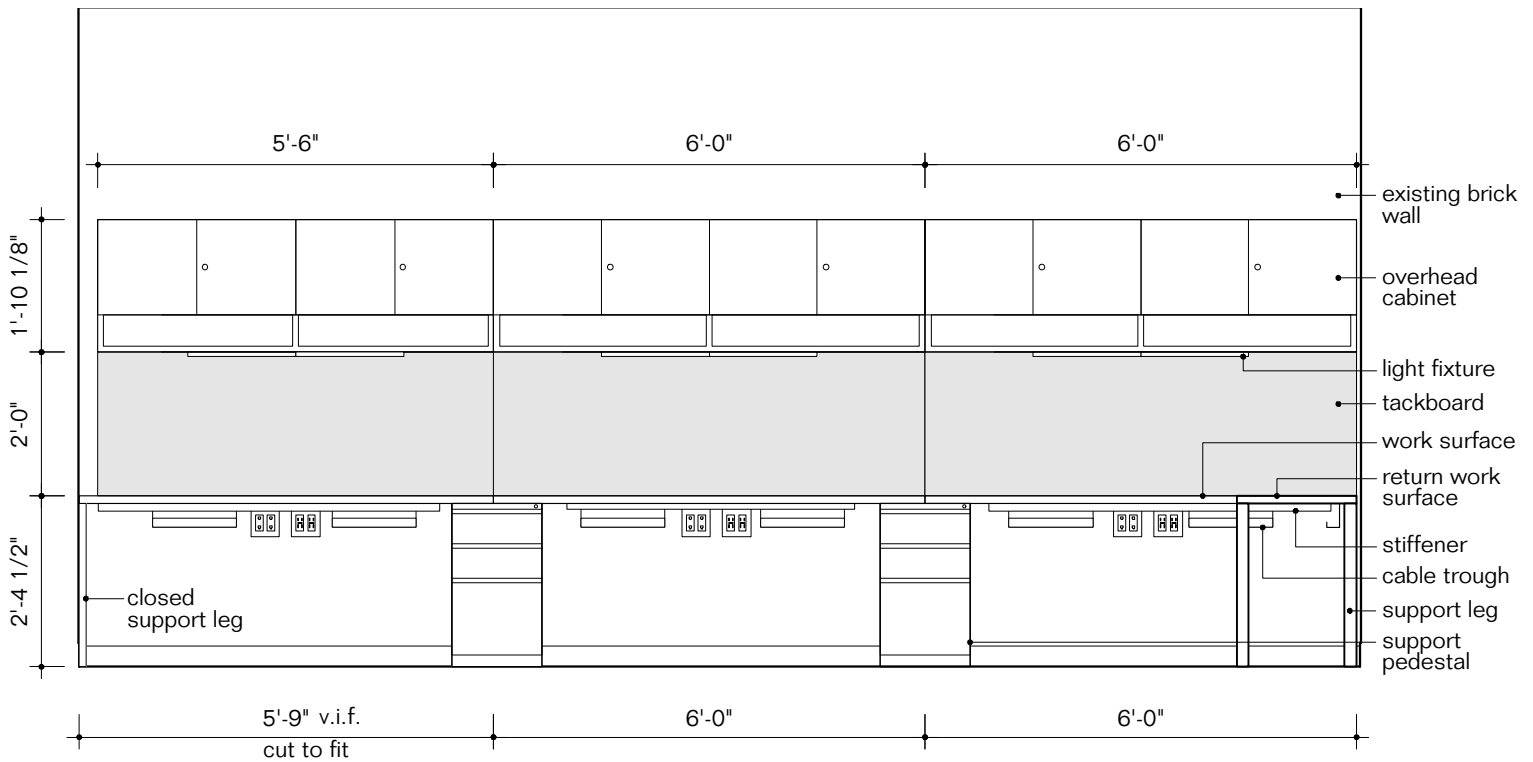

Elevation
Not to scale