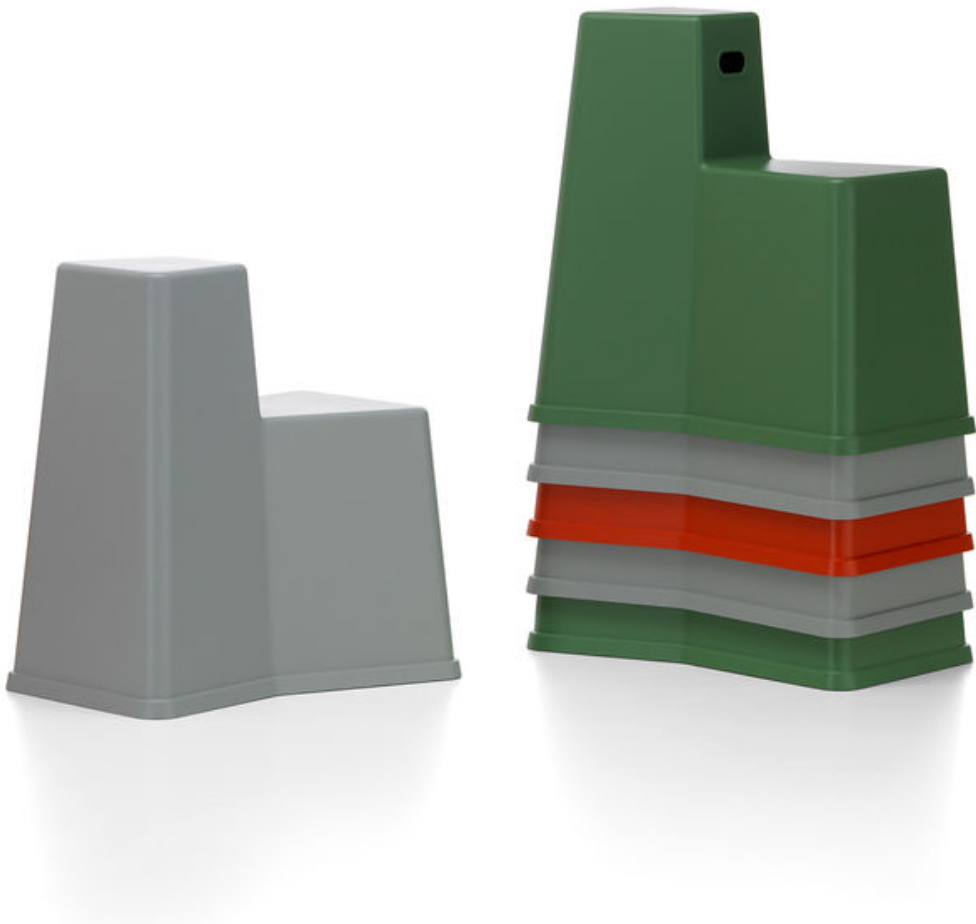

Key	C15B
Furniture Type	Moveable stool for Teens, color 2
Location	156 YA
Manufacturer	Vitra
Model	Stool Tool
Description	stacks 10
Finish/Color	76 industrial green
Dimension	14.25" w x 24.5" d x 29.5" h x 19" h seat
Notes