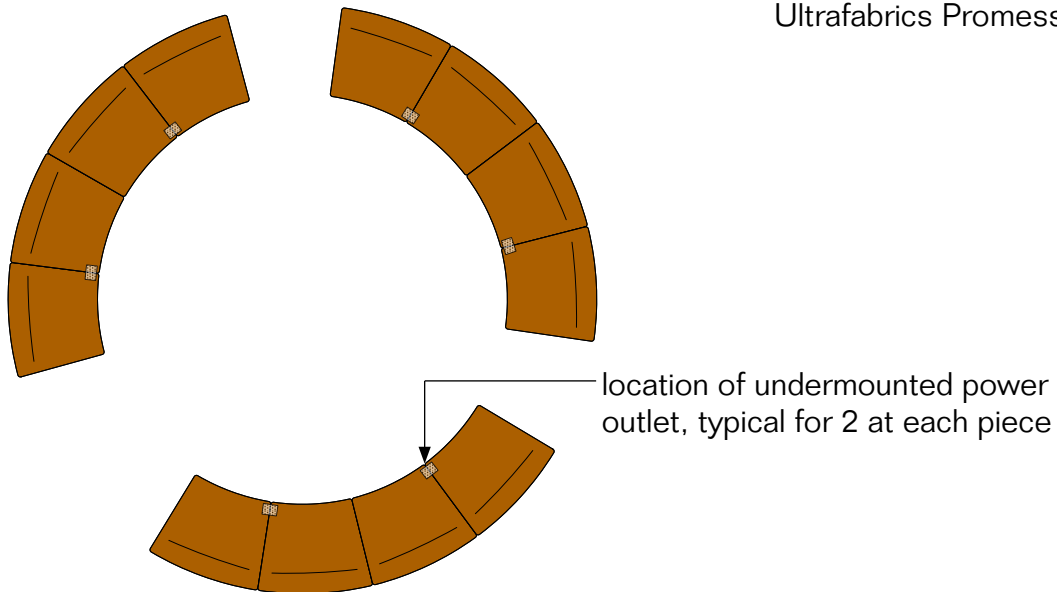

Ultrafabrics Promessa Bronze