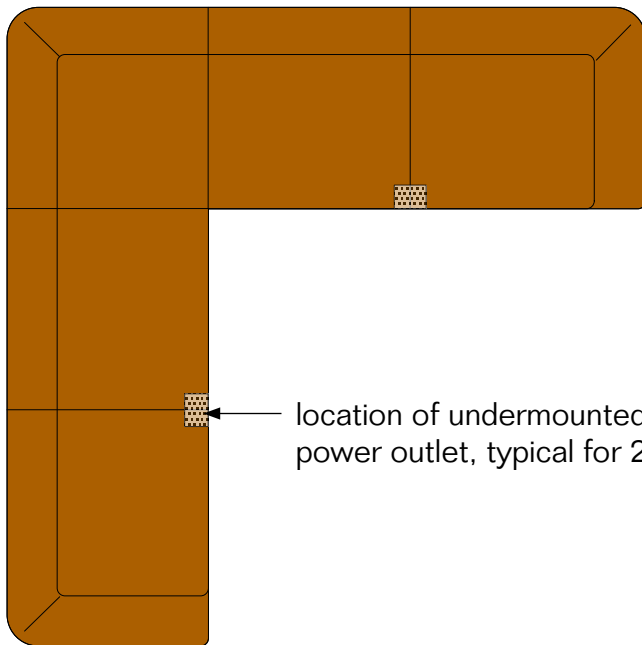

Plan View
Not to scale