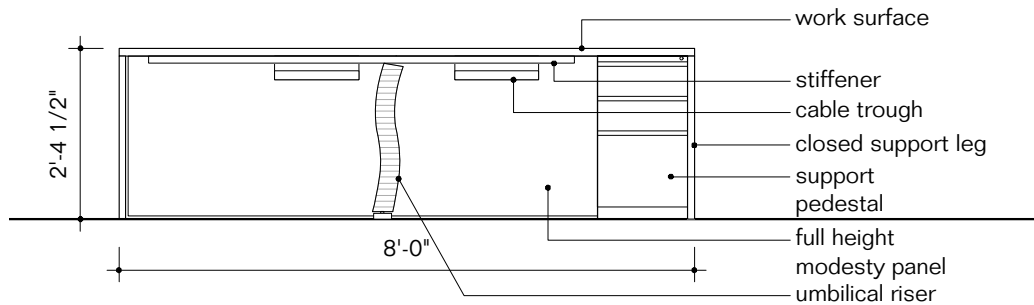

Elevation
Not to scale