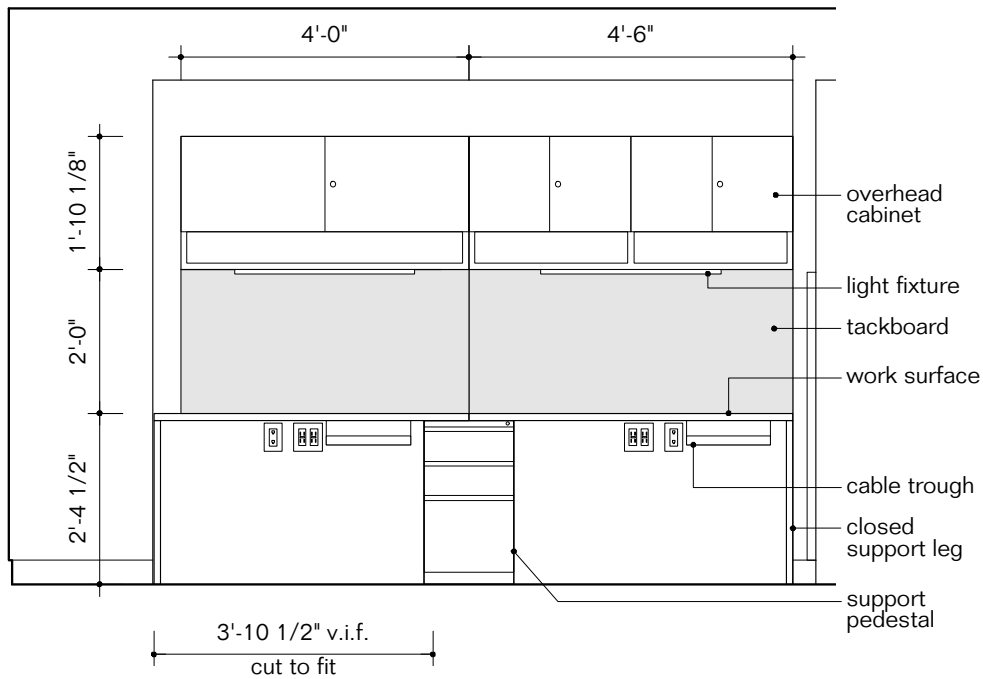

Elevation
Not to scale