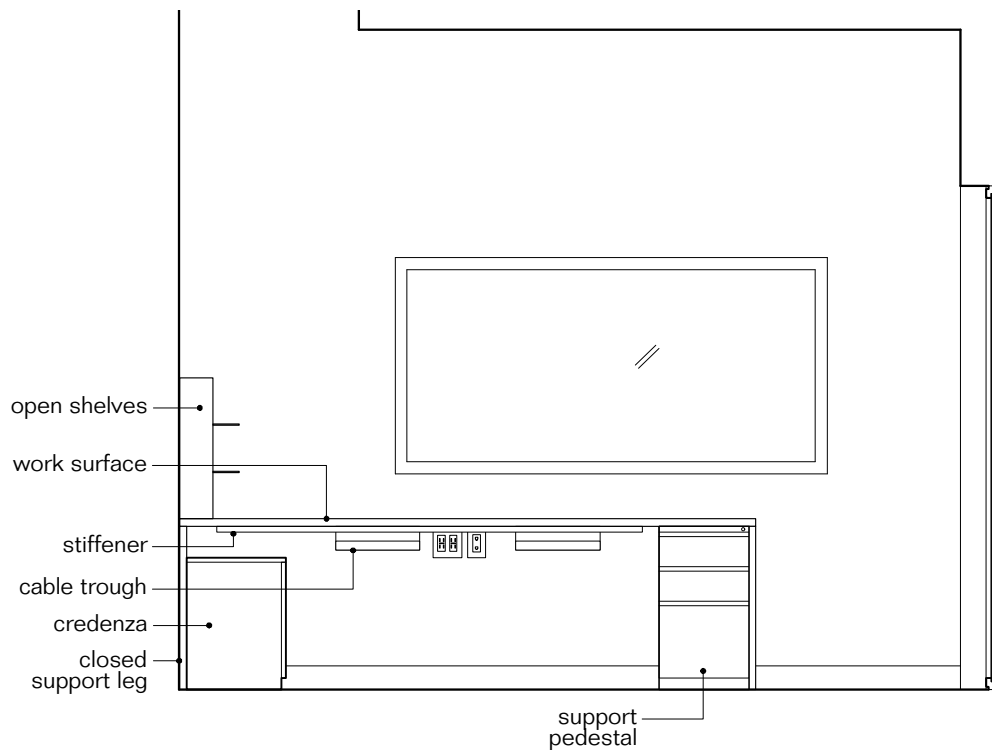

Manufacturer Herman Miller

Model Canvas Office Landscape workstations

Description

Finish/Color Top: laminate white 91, Legs: laminate white 91

Dimension 96" w x 30" d

Notes

Laminate White 91

Elevation
Not to scale