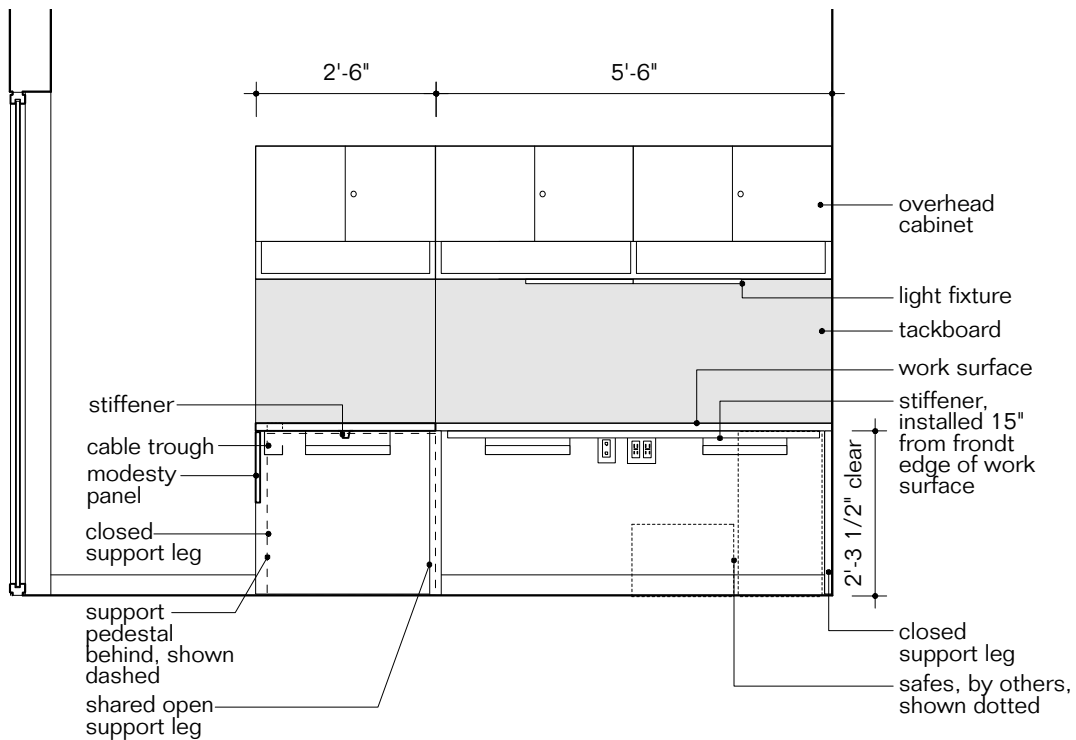

Elevation
Not to scale