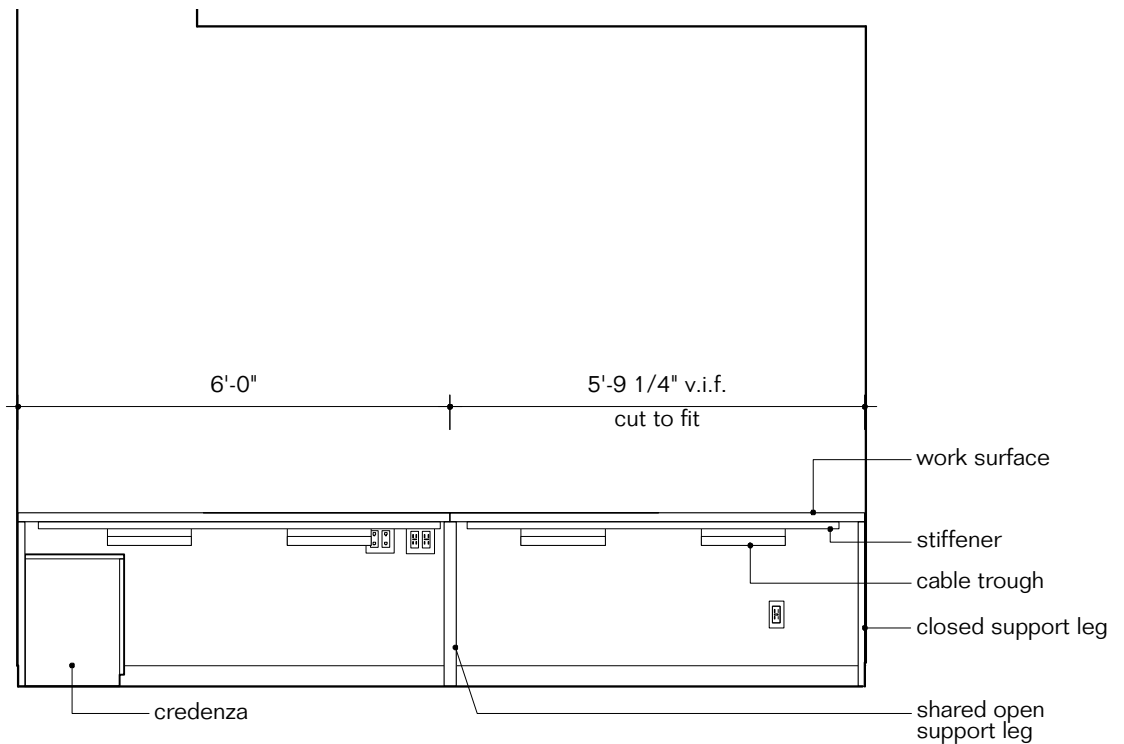

Elevation
Not to scale