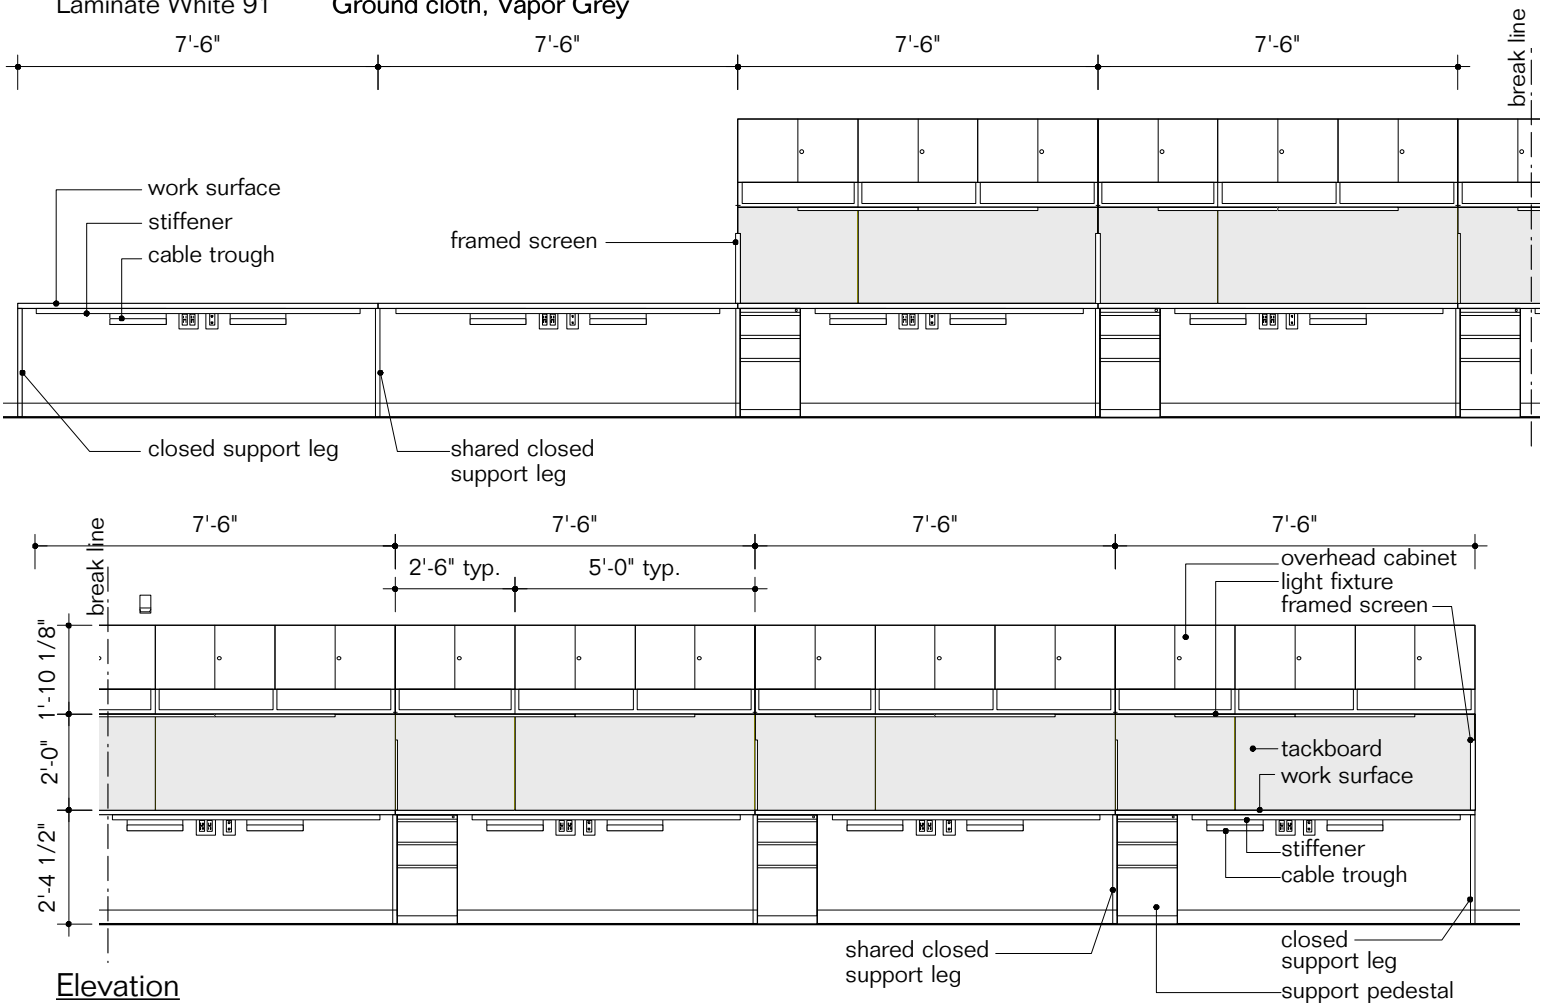

Dimension 67'6" w x 30" d

Notes

Elevation
Not to scale

Key S11

Furniture Type Staff work stations for 3, 16'-6" long

Location 153 CE office 3

Manufacturer Herman Miller

Model Canvas Office Landscape workstations