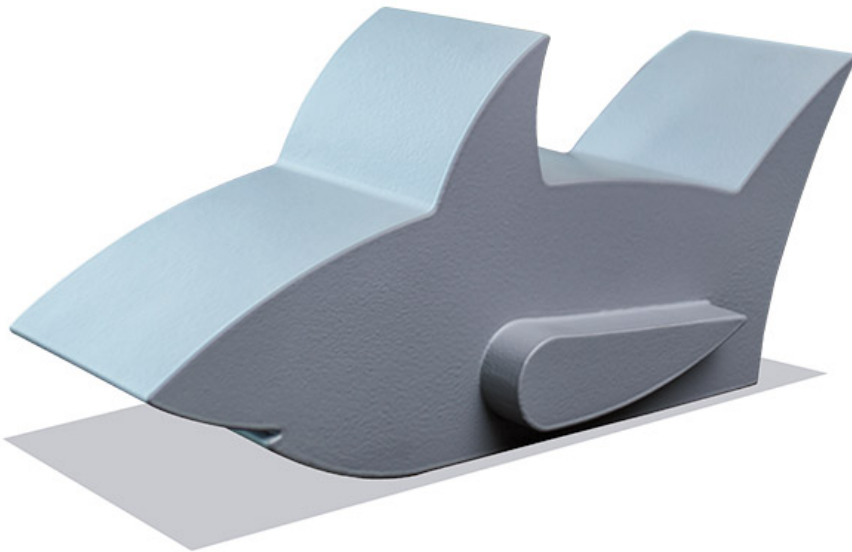

Key C19G
Furniture Type Animal foam pouf
Location 185 YS
Manufacturer SixInch
Model Animals, Shark
Description
Finish/Color Orange
Dimension
Notes