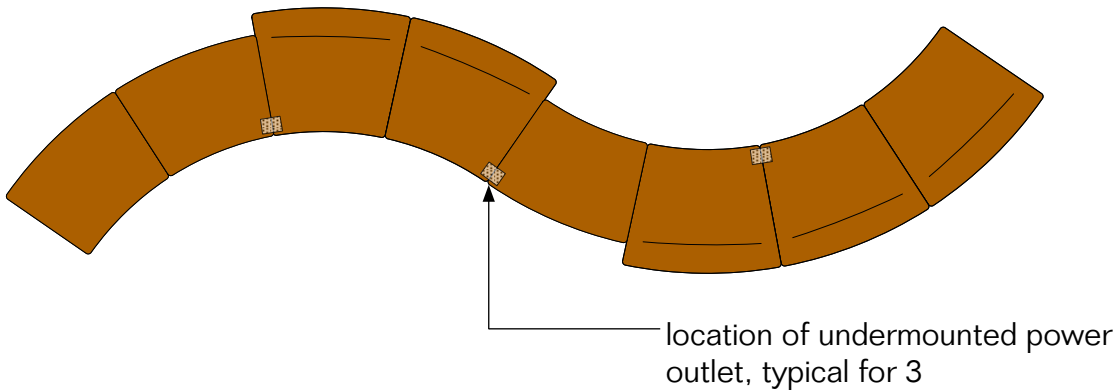

Plan View
Not to scale